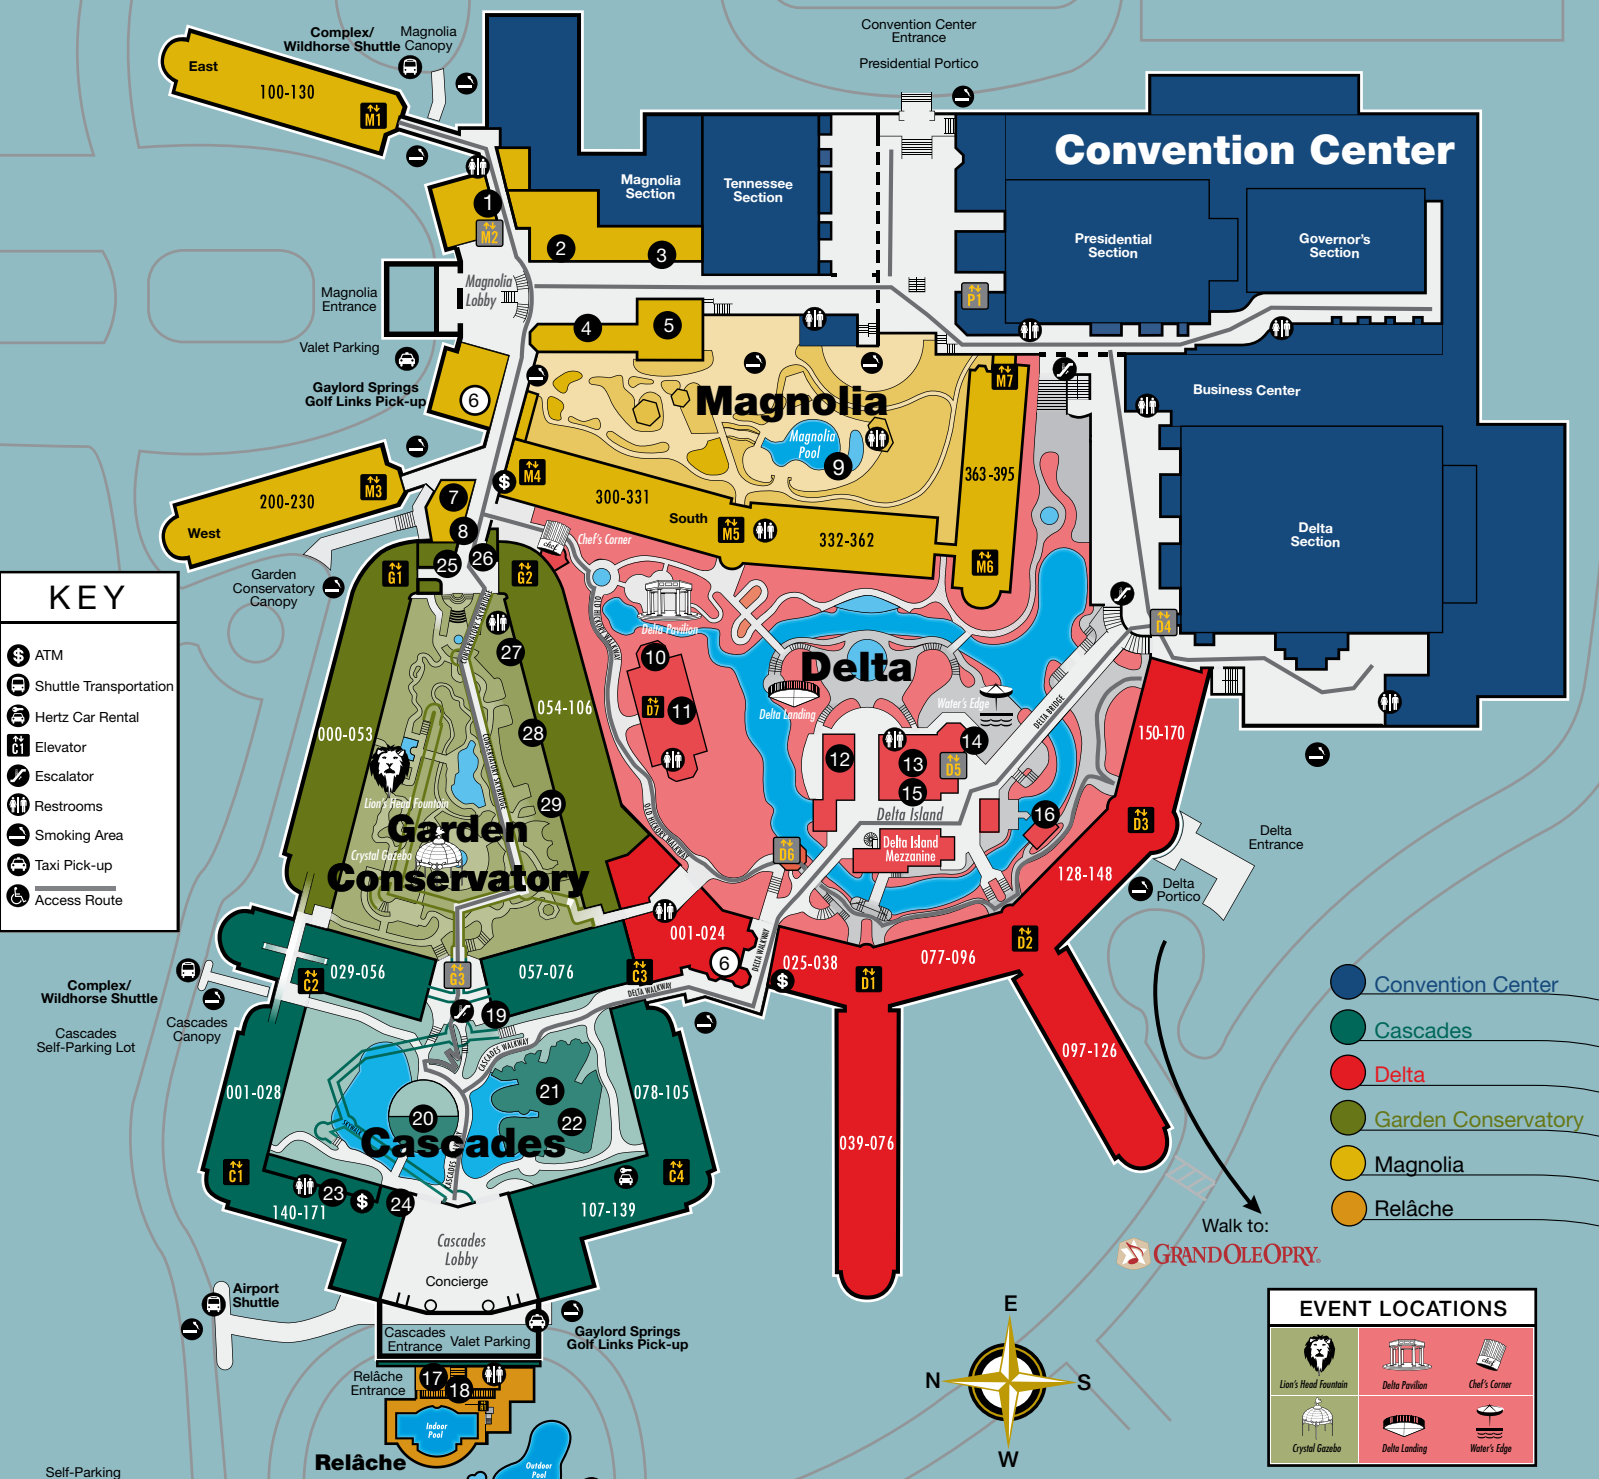

Presidential Self-Parking Lot

KEY

- ATM
- Shuttle Transportation
- Hertz Car Rental
- Elevator
- Escalator
- Restrooms
- Smoking Area
- Taxi Pick-up
- Access Route

- Convention Center
- Cascades
- Delta
- Garden Conservatory
- Magnolia
- Relâche

EVENT LOCATIONS

DINING

- 3 Findley's Irish Pub
- 5 Jack Daniel's
- 11 Old Hickory Steakhouse
- 21 Cascades American Café
- 22 Wasabi's (Sushi Bar)
- 27 Ravello (Italian)
- 29 Solario (Mexican)

QUICK EATS

- 12 Paisano's Pizzeria & Vino
- 13 Häagen-Dazs
- 14 Stax (Burgers)
- 24 Cocoa Bean
- 25 Christie Cookies
- 26 Conservatory Café

NIGHTLIFE

- 2 Fuse Sports Club
- 3 Findley's Irish Pub
- 5 Jack Daniel's
- 10 Library Lounge
- 20 The Falls
- 28 The Conservatory Bar

RETAIL

- 6 Necessities
- 1 Cowboys & Angels
- 4 Savannah's
- 7 Johnston & Murphy
- 8 Alexander Kalifano
- 15 Delta Island Shops
- 17 Relâche Boutique
- 23 Signature

RECREATION

- 9 Magnolia Pool
- 16 Delta Riverboats
- 18 Relâche Spa, Salon, Fitness Center & Pools (2nd Floor)
- 19 Video Game Arcade